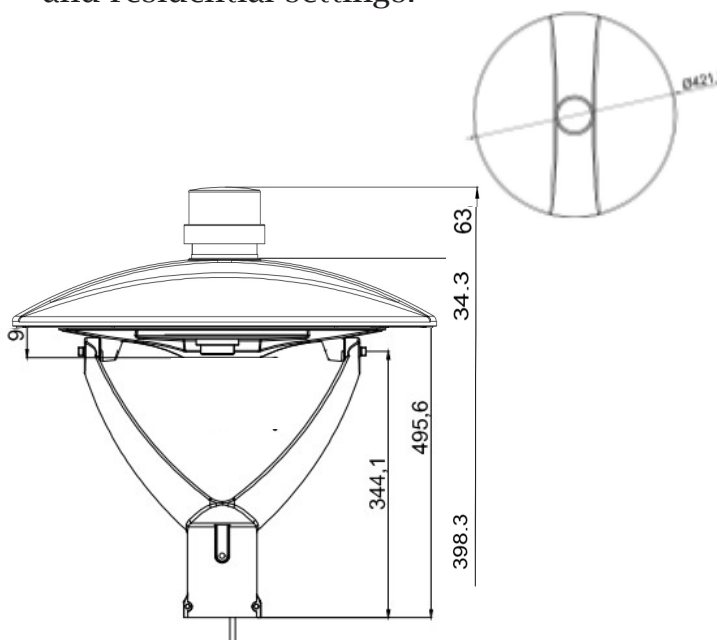

iGLO LED Garden Light - 30W

ENVIRONMENTALLY FRIENDLY, ENERGY EFFICIENT

iGLOLED

*Eligible for Rebates

Features

- cULus, DLC Premium certificates
- Wide 360° lighting
- IP65 driver
- Input voltage 100-277Vac
- No UV or IR in the beam
- Easy to install and operate
- Energy saving, long lifespan
- Light is soft and uniform, Safe to eyes
- Instant start, NO flickering, NO humming
- Green and eco-friendly without mercury.

*with optional photocell

Applications

With IES classification Type V, this led area light distributes light in a wide and uniform 360° pattern that is perfect for lighting pathways, large outdoor areas such as parking lots, corporate parks, retail and residential settings.

iGLO LED Garden Light - 30W

ENVIRONMENTALLY FRIENDLY, ENERGY EFFICIENT

PRODUCT SPECIFICATIONS

DLC Listing : AST-GS02B-30WACGA1

iGLO LED Garden Light Series:	AST-GS02B-30WACGA1-abcde
Wattage:	30W
Lumens:	3450 - 4050LM
Efficacy:	135 LM/W
CCT:	3000K/ 4000K/ 5000K
Input Voltage:	100-277Vac 50/60Hz
PFC:	>0.9
CRI:	>80
Dimming:	1-10V
Beam/ Viewing Angle:	360°
Housing/ Housing Color:	(Aluminum Alloy) Bronze or Customized
Operating Temperature:	-20°C TO 50°C
Application:	Suitable for Wet Location
Cover:	Clear Glass
Certificates:	cULus, DLC Premium
Warranty:	5 Years

Size	Qty / Carton	Gross Weight / Carton
19.5IN*19.5IN*23.5IN	1 PCS	21.2 LBS