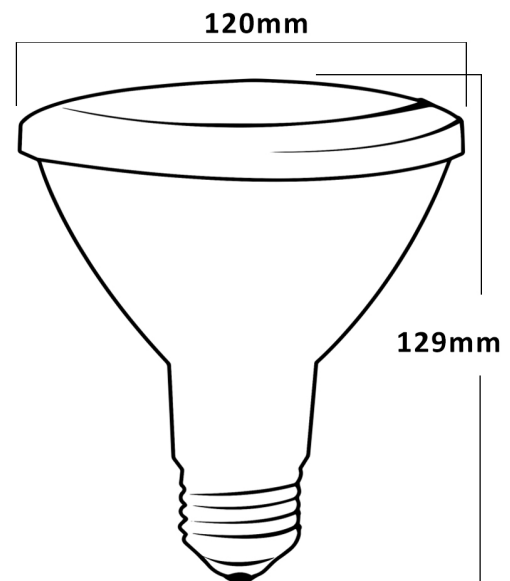

iGLO LED Small Bulb Series - Par38 13W

ENVIRONMENTALLY FRIENDLY, ENERGY EFFICIENT

iGLOLED
IGLOLED.NET

Features

- ETL, cULus, Energy Star Certificates.
- Input Voltage 120VAC/60Hz.
- Easy to install and operate.
- Energy saving.
- Lifespan 25,000 Hrs
- Suitable for Damp Location.
- 3 years warranty.

Applications

Homes, Kitchens, Art Galleries, Hotels,
Lobbies, Offices and etc.

iGLO LED Small Bulb Series - Par38 13W

ENVIRONMENTALLY FRIENDLY, ENERGY EFFICIENT

PRODUCT SPECIFICATIONS

iGLO LED Small Bulb Series:	GL13WPAR38E26TE3000KU0X GL13WPAR38E26TE5000KU0X
Wattage:	13W
Lumens:	950 lm
CCT:	3000K & 5000K
Input Voltage:	120VAC/60Hz
Lens Type:	Lens
CRI:	>80
Dimensions:	120*129mm
Projected Hours:	25,000 Hrs
Beam/ Viewing Angle:	35°
Housing Material:	High thermal conductive plastic and metal
Housing Color:	Gray
Dimmable:	Triac Dimming
Base:	E26
Certificates:	ETL, cULus, Energy Star
Warranty:	3 Years