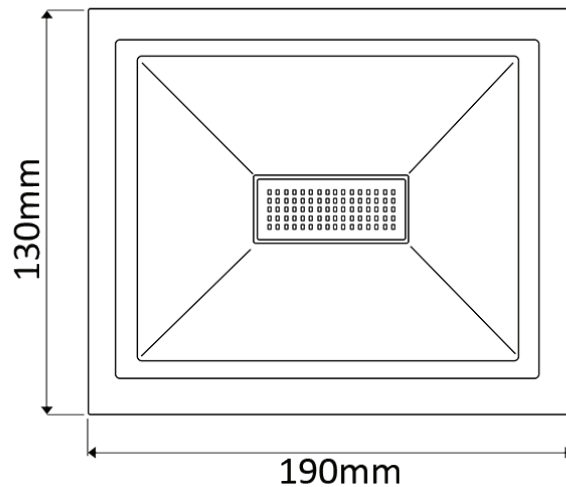

# iGLO LED Slim Floodlight Series - 20W

ENVIRONMENTALLY FRIENDLY, ENERGY EFFICIENT

**iGLOLED**  
IGLOLED.NET

## PRODUCT SPECIFICATIONS

<b>iGlo LED Slim Floodlight Series:</b>	<b>20WSLIMFLTOR5700KUDX</b>
<b>Wattage:</b>	20W
<b>Lumens:</b>	2596.3 LM
<b>CCT:</b>	5700K
<b>Power Factor:</b>	0.9
<b>Input Voltage:</b>	AC120V
<b>Efficacy:</b>	120.15 lm/w
<b>CRI:</b>	81.9
<b>Dimensions:</b>	190*130mm
<b>Viewing Angle:</b>	110°
<b>Housing:</b>	Black or White Cover
<b>Certificates:</b>	UL
<b>Warranty:</b>	5 Years