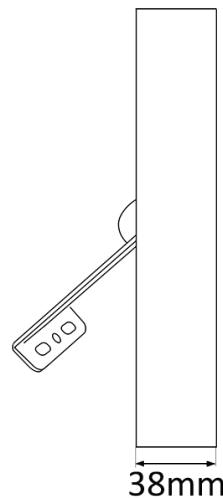

# iGLO LED Slim Floodlight Series - 20W

ENVIRONMENTALLY FRIENDLY, ENERGY EFFICIENT

**iGLOLED**  
IGLOLED.NET

## PRODUCT SPECIFICATIONS

<b>iGlo LED Slim Floodlight Series:</b>	<b>20WSLIMFLTOR5700KUDX</b>
<b>Wattage:</b>	20W
<b>Lumens:</b>	2596.3 LM
<b>CCT:</b>	5700K
<b>Power Factor:</b>	0.9
<b>Input Voltage:</b>	AC120V
<b>Efficacy:</b>	120.15 lm/w
<b>CRI:</b>	81.9
<b>Dimensions:</b>	190*130mm
<b>Viewing Angle:</b>	110°
<b>Housing:</b>	Black or White Cover
<b>Certificates:</b>	UL
<b>Warranty:</b>	5 Years